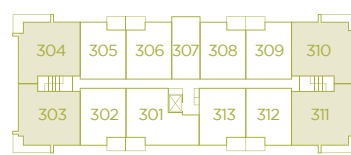

PLAN F

2 BEDROOM, 2 BATH / 801 SF

NORTH GROVE

LEVEL 1

LEVEL 2

LEVEL 3

LEVEL 4

Pacific Cove Properties and District Developments Corp. reserve the right to make changes and modifications to the information contained herein. Dimensions, sizes, specifications, layouts and materials are approximate only and are subject to change without notice. E.&O.E.