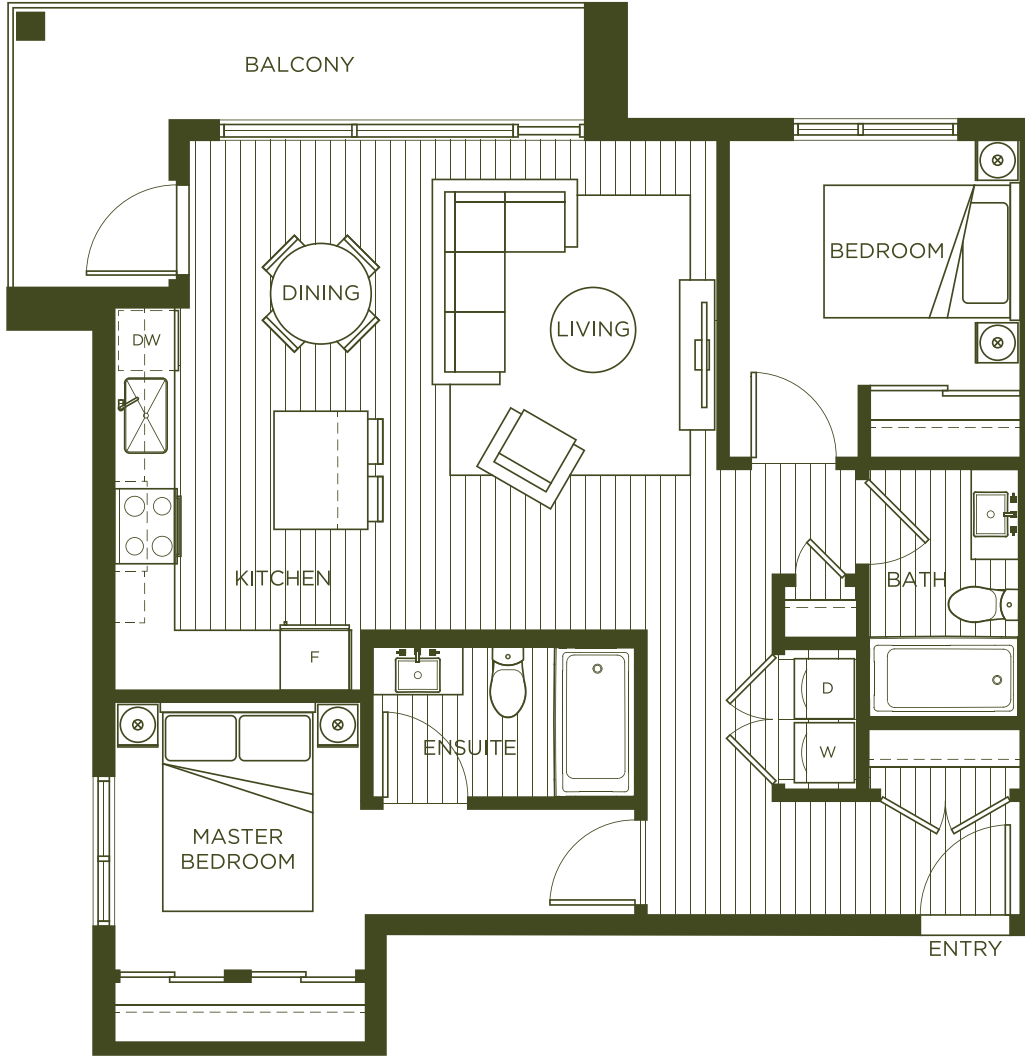

PLAN F

2 BEDROOM, 2 BATH / 801 SF

NORTH GROVE

LEVEL 1

LEVEL 2

LEVEL 3

LEVEL 4

Pacific Cove Properties and District Developments Corp. reserve the right to make changes and modifications to the information contained herein. Dimensions, sizes, specifications, layouts and materials are approximate only and are subject to change without notice. E.&O.E.