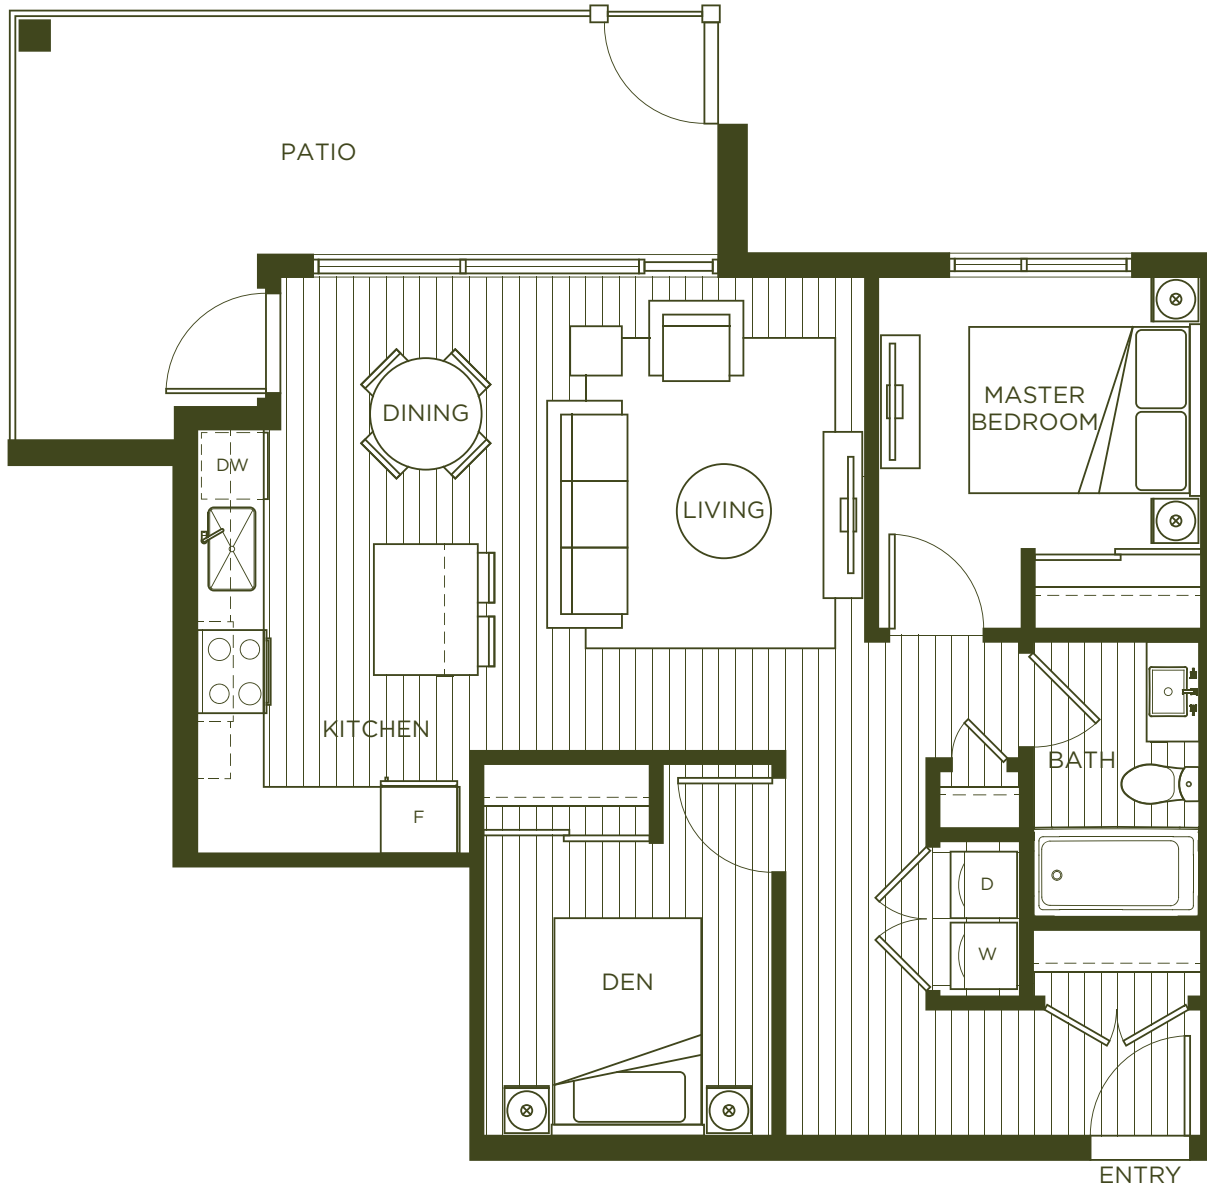

PLAN C1

1 BEDROOM + DEN, 1 BATH / 695 SF

NORTH GROVE

LEVEL 1

LEVEL 2

LEVEL 3

LEVEL 4

Pacific Cove Properties and District Developments Corp. reserve the right to make changes and modifications to the information contained herein. Dimensions, sizes, specifications, layouts and materials are approximate only and are subject to change without notice. E.&O.E.