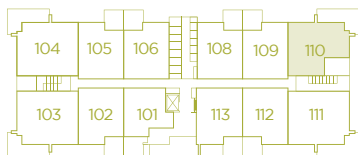

PLAN C

1 BEDROOM + DEN, 1 BATH / 658 SF

NORTH GROVE

LEVEL 1

LEVEL 2

LEVEL 3

LEVEL 4