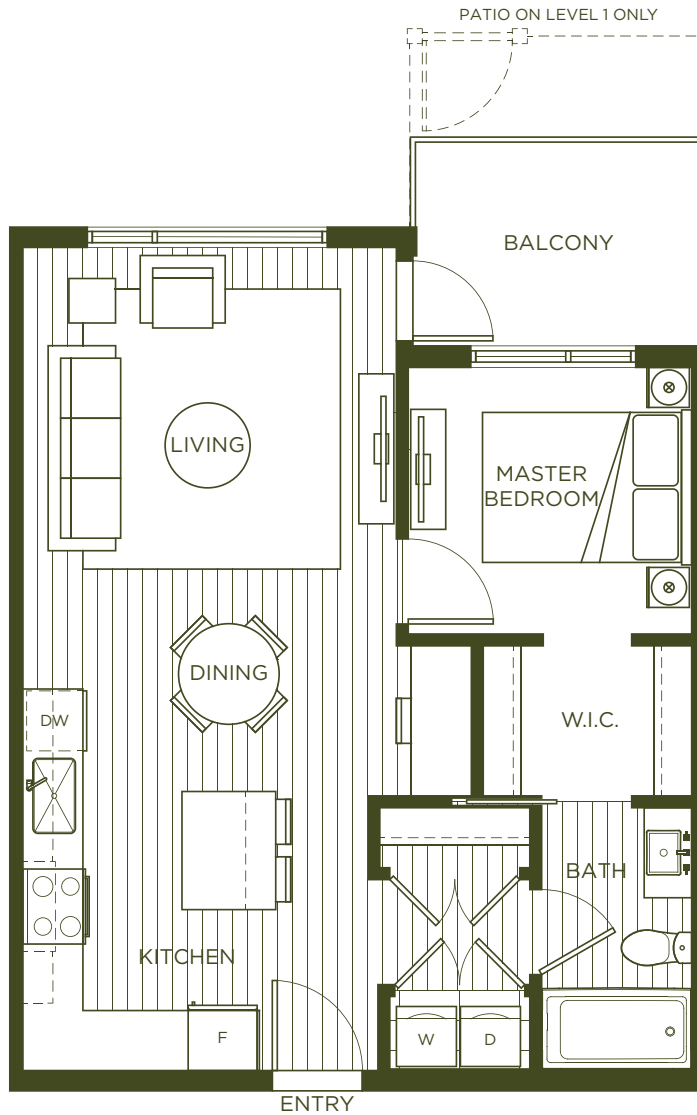

PLAN B

1 BEDROOM, 1 BATH / 572 SF

NORTH GROVE

LEVEL 1

LEVEL 2

LEVEL 3

LEVEL 4