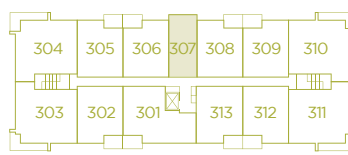

PLAN A

STUDIO, 1 BATH / 409 SF / ADAPTABLE

NORTH GROVE

LEVEL 1

LEVEL 2

LEVEL 3

LEVEL 4