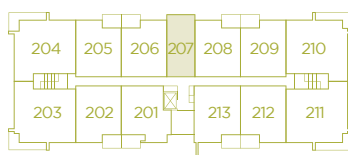

PLAN A

STUDIO, 1 BATH / 409 SF / ADAPTABLE

NORTH GROVE

LEVEL 1

LEVEL 2

LEVEL 3

LEVEL 4