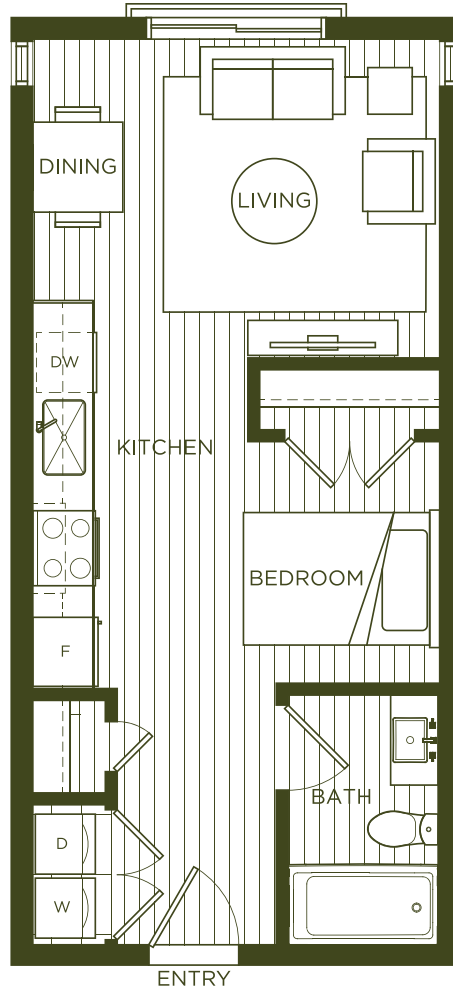

PLAN A

STUDIO, 1 BATH / 409 SF / ADAPTABLE

NORTH GROVE

LEVEL 1

LEVEL 2

LEVEL 3

LEVEL 4