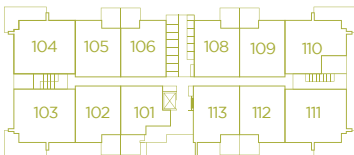

PLAN A

STUDIO, 1 BATH / 409 SF / ADAPTABLE

NORTH GROVE

LEVEL 1

LEVEL 2

LEVEL 3

LEVEL 4